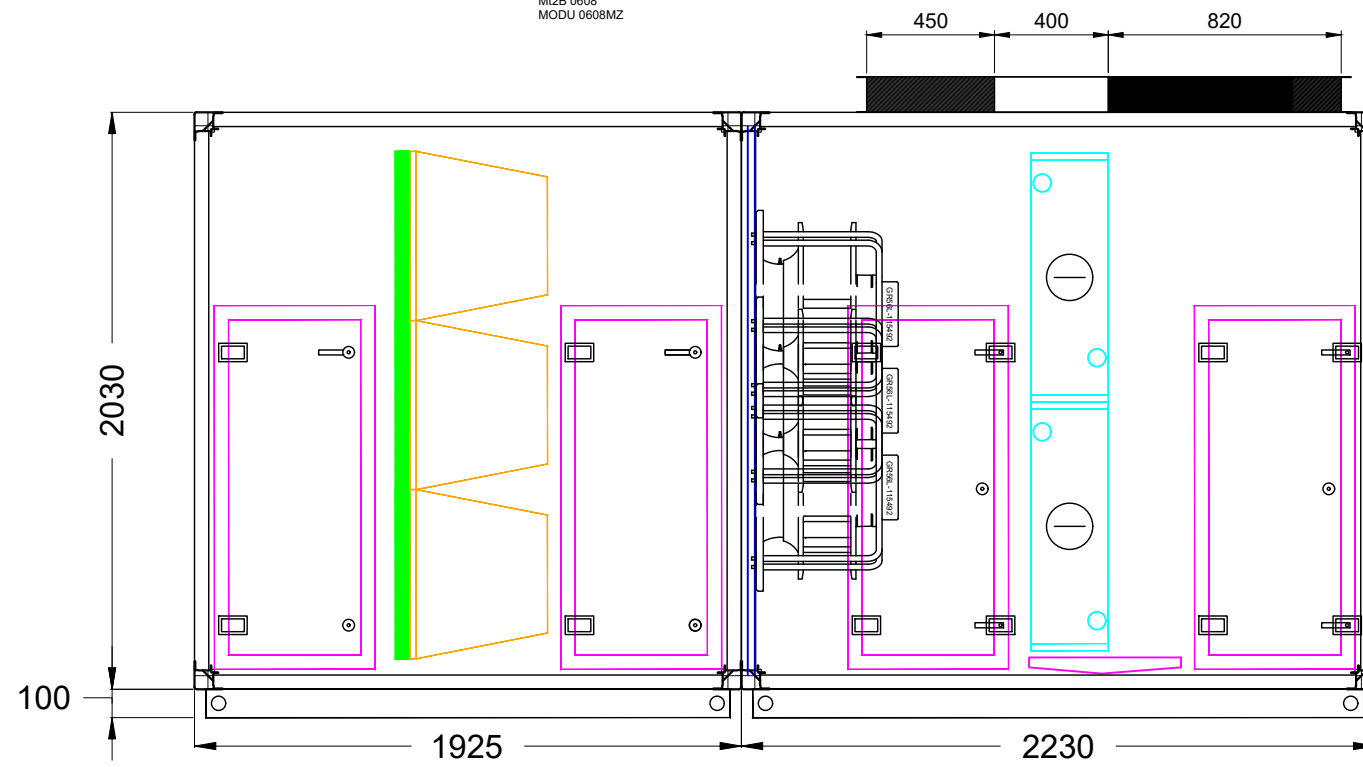

Right View

AIR DESIGN PTY. LTD. © A.C.N. 010 185 958
45 NESTOR DRIVE, MEADOWBROOK, QUEENSLAND, AUSTRALIA. 4131
TELEPHONE: (07) 32 999 888 FACSIMILE: (07) 32 999 800

UNLESS OTHERWISE SPECIFIED
DIMENSIONS ARE IN MILLIMETERS
BREAK AND DEBUR ALL SHARP EDGES

DO NOT SCALE DRAWING

Rev	By	Date	Description
00	Toh	22/11/2017	Initial Released

DRAWN: Toh	DATE: 22/11/2017
CHKED: --	DATE: --
APPRD: --	DATE: --

General Layout Multizone Unit - MODU 0608MZ -		
DRAWING NO: -	REV: 00	SCALE: N.T.S.
		SIZE: A3